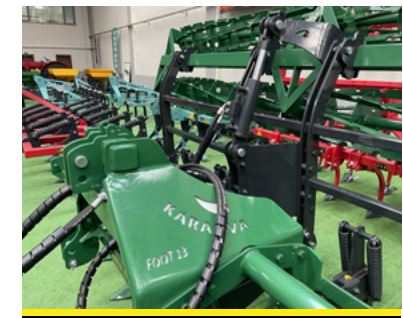

VERTICAL SPRING CULTIVATOR WITH ROLLER COMBINATION

SMCTV-13DR

SMCTV-11DR

GENERAL FEATURES

These are produced with 5, 7, 9, 11, 13, 15 tines. You can use our cultivator for the secondary dressing of soil, preparing seed bed, loosing the soil, breaking the lumps, cutting wild weed, improving the water distribution and preventing the soil from making sole. Cultivator keeps the moisture in soil, so it does not process the soil by overturning and it hoes rows by adjusting the changeable tine distances.

TECHNICAL DETAILS

CODE	WEIGHT (KG)	TYPE OF SPRING	WORKING DEPTH (CM)	WORKING WIDTH (CM)	TYPE OF ROLLER	REQUIRED POWER (HP)
SMCTV-5R	440	VERTICAL	MAX 30	125	SINGLE ROW CAGE ROLLER	30-40
SMCTV-7R	510	VERTICAL	MAX 30	170	SINGLE ROW CAGE ROLLER	40-50
SMCTV-9R	620	VERTICAL	MAX 30	238	SINGLE ROW CAGE ROLLER	50-60
SMCTV-11R	740	VERTICAL	MAX 30	278	SINGLE ROW CAGE ROLLER	60-70
SMCTV-13R	855	VERTICAL	MAX 30	330	SINGLE ROW CAGE ROLLER	70-80
SMCTV-15R	970	VERTICAL	MAX 30	375	SINGLE ROW CAGE ROLLER	80-90

CODE	WEIGHT (KG)	TYPE OF SPRING	WORKING DEPTH (CM)	WORKING WIDTH (CM)	TYPE OF ROLLER	REQUIRED POWER (HP)
SMCTV-5DR	550	VERTICAL	MAX 30	125	DOUBLE ROW CAGE ROLLER	30-40
SMCTV-7DR	640	VERTICAL	MAX 30	170	DOUBLE ROW CAGE ROLLER	40-50
SMCTV-9DR	770	VERTICAL	MAX 30	238	DOUBLE ROW CAGE ROLLER	50-70
SMCTV-11DR	910	VERTICAL	MAX 30	278	DOUBLE ROW CAGE ROLLER	70-80
SMCTV-13DR	1040	VERTICAL	MAX 30	330	DOUBLE ROW CAGE ROLLER	80-90
SMCTV-15DR	1180	VERTICAL	MAX 30	375	DOUBLE ROW CAGE ROLLER	90-100