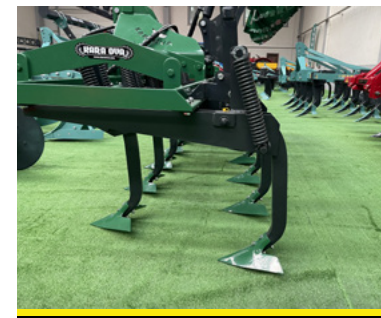

VERTICAL SPRING CULTIVATOR WITH ROLLER COMBINATION

SMCTV-13DR

SMCTV-11DR

GENERAL FEATURES

These are produced with 5, 7, 9, 11, 13, 15 tines. You can use our cultivator for the secondary dressing of soil, preparing seed bed, loosing the soil, breaking the lumps, cutting wild weed, improving the water distribution and preventing the soil from making sole. Cultivator keeps the moisture in soil, so it does not process the soil by overturning and it hoes rows by adjusting the changeable tine distances.

TECHNICAL DETAILS

CODE	WEIGHT (KG)	TYPE OF SPRING	WORKING DEPTH (CM)	WORKING WIDTH (CM)	TYPE OF ROLLER	REQUIRED POWER (HP)
SMCTV-5R	440	VERTICAL	MAX 30	125	SINGLE ROW CAGE ROLLER	30-40
SMCTV-7R	510	VERTICAL	MAX 30	170	SINGLE ROW CAGE ROLLER	40-50
SMCTV-9R	620	VERTICAL	MAX 30	238	SINGLE ROW CAGE ROLLER	50-60
SMCTV-11R	740	VERTICAL	MAX 30	278	SINGLE ROW CAGE ROLLER	60-70
SMCTV-13R	855	VERTICAL	MAX 30	330	SINGLE ROW CAGE ROLLER	70-80
SMCTV-15R	970	VERTICAL	MAX 30	375	SINGLE ROW CAGE ROLLER	80-90

CODE	WEIGHT (KG)	TYPE OF SPRING	WORKING DEPTH (CM)	WORKING WIDTH (CM)	TYPE OF ROLLER	REQUIRED POWER (HP)
SMCTV-5DR	550	VERTICAL	MAX 30	125	DOUBLE ROW CAGE ROLLER	30-40
SMCTV-7DR	640	VERTICAL	MAX 30	170	DOUBLE ROW CAGE ROLLER	40-50
SMCTV-9DR	770	VERTICAL	MAX 30	238	DOUBLE ROW CAGE ROLLER	50-70
SMCTV-11DR	910	VERTICAL	MAX 30	278	DOUBLE ROW CAGE ROLLER	70-80
SMCTV-13DR	1040	VERTICAL	MAX 30	330	DOUBLE ROW CAGE ROLLER	80-90
SMCTV-15DR	1180	VERTICAL	MAX 30	375	DOUBLE ROW CAGE ROLLER	90-100